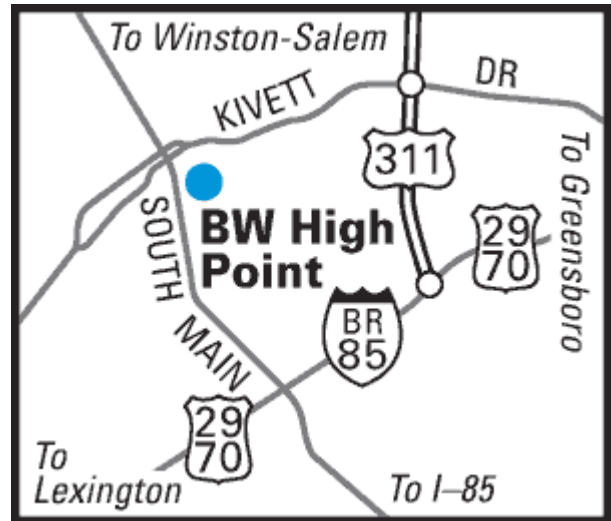

Hotel Information

Best Western High Point

135 S Main Street,
High Point, North Carolina, 27260-5205,
United States
Phone: 336/889-8888
Fax: 336/889-8870

General Hotel Information:

Check-In: 3PM (15:00)

Check-Out: 11AM (11:00)

Hotel Ratings: AAA-3 Diamonds

Pet Policy: No pets allowed

Hotel Amenities:

- 100 % smoke-free hotel
- Restaurant on-site
- Breakfast fee nominal charge
- Cocktail lounge
- Indoor pool Open from 6:00am to 10:00pm
- Exercise facility, Open from 6:00 a.m. to 10:00 p.m.
- Stair stepper

Guest Room Amenities:

- Cable or satellite television CNN or other 24 hour news station
- AM/FM alarm clock
- Coffee/tea maker
- Hairdryer
- Iron, ironing board
- Desk/work area
- Dataports

Area Information:

- 0.2 mile(s) from Doll & Miniature Museum of High Point, Children and adults will be delighted by the exhibits here, which include more than 2,000 dolls, dollhouses, miniature displays and more.
- 2.9 mile(s) from High Point Museum & Historical Park, Go on a journey through time and discover High Point as it was in centuries past and learn about what it has become today.
- 3.5 mile(s) from Bill Davis Racing Incorporated, The headquarters made famous by the 2002 Daytona 500 win.
- 4.9 mile(s) from Castle McCulloch, an 1800's gold

Directions:

- From: Interstate 40. Turn onto NC-68 South towards High Point, travel four miles. NC-68 becomes Eastchester Drive, travel approximately five miles. Turn left onto Main Street-US 311, continue about three miles. The Best Western High Point is on your left. City parking garage is attached to the hotel.

- From: Interstate 85 Business. Turn onto US 311-North Main Street, travel 3.3 miles. Continue on US 311-North Main Street to Downtown High Point. The Best Western High Point will be on your right. City parking garage is attached to the hotel.

Important: Map and directions are for information purposes only. While we hope to provide the best mapping information for Best Western hotels, some mapping details may not be as accurate as we would like. Please contact hotel directly to obtain the most current and complete location information and driving directions.

Restaurants:

- Bistro 135 South, on premises, Full Service, Continental, Open for: breakfast, Cook to Order Breakfast and Continental Buffet available 7 days a week for a nominal charge.
- 0.5 mile(s) from Spiros Family Restaurant, Full Service, American, Open for: breakfast, lunch, dinner,
- 0.8 mile(s) from Jimmy's Pizza House, Bar/Lounge, Italian, Open for: lunch, dinner,
- 1 mile(s) from LongHorn Steakhouse, Bar/Lounge, Steak House, Open for: lunch, dinner,
- 1.5 mile(s) from Blue Water Grille, Bar/Lounge, Seafood, Open for: dinner,
- 1.5 mile(s) from East Coast Wings & Grill, Cafe, American, Open for: lunch, dinner,
- 1.5 mile(s) from Emerywood Fine Foods, Cafe,